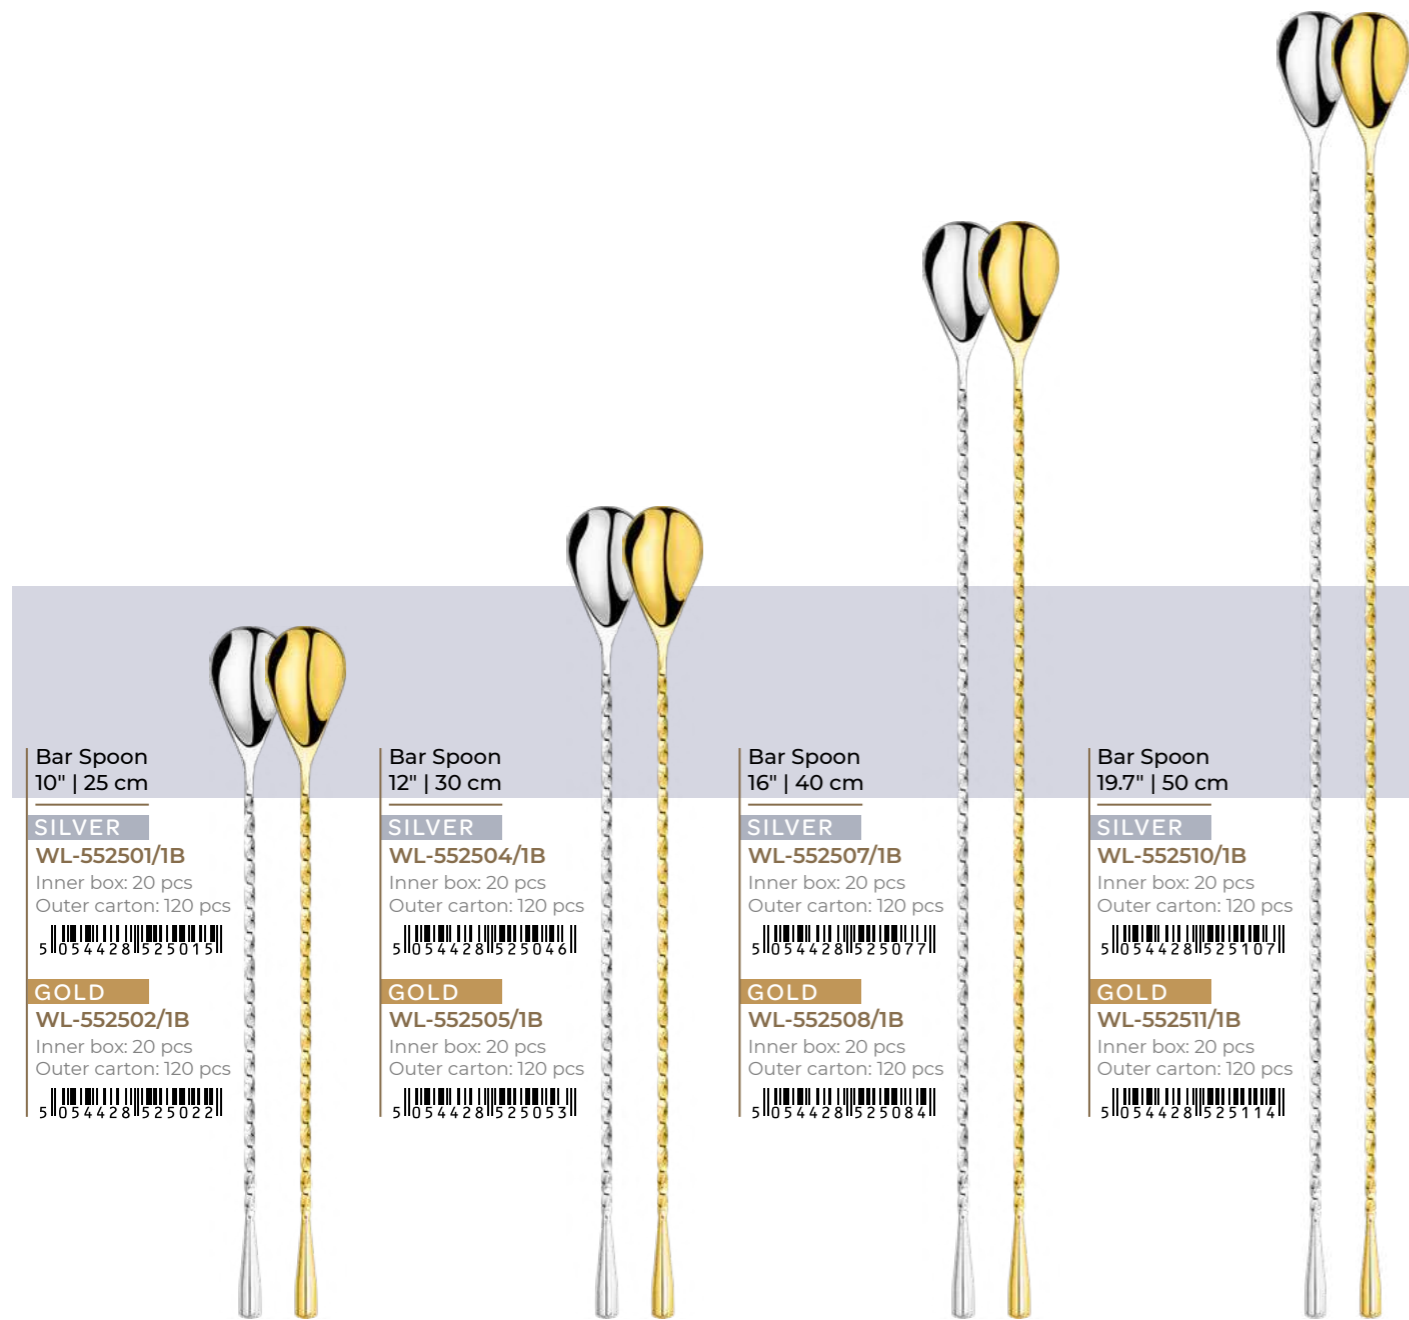

Ice Tongs
6" | 15 cm

WL-999142/A
Inner box: 24 pcs
Outer carton: 432 pcs
510544281991421

Ice Tongs
7" | 17.5 cm

WL-999143/A
Inner box: 24 pcs
Outer carton: 432 pcs
510544281991438

Ice Tongs
7.75" | 19.5 cm

WL-999144/A
Inner box: 24 pcs
Outer carton: 288 pcs
510544281991445

18/10
STAINLESS
STEEL

To watch a video
about the variety
of WILMAX cutlery
Scan the QR code

Bar Spoon
10" | 25 cm

SILVER

WL-552501/1B

Inner box: 20 pcs
Outer carton: 120 pcs